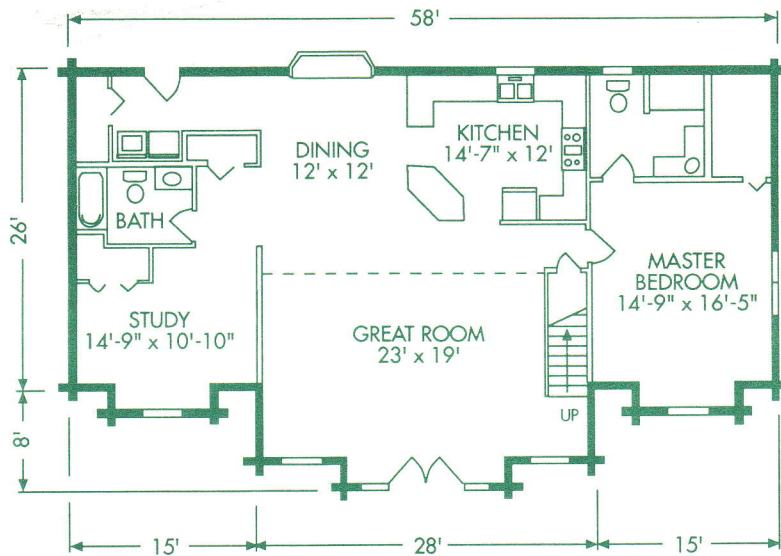

# Campau

MAIN FLOOR

**Main Floor** 1856 square feet  
**Second Floor** 450 square feet  
**Total** 2306 square feet

SECOND FLOOR