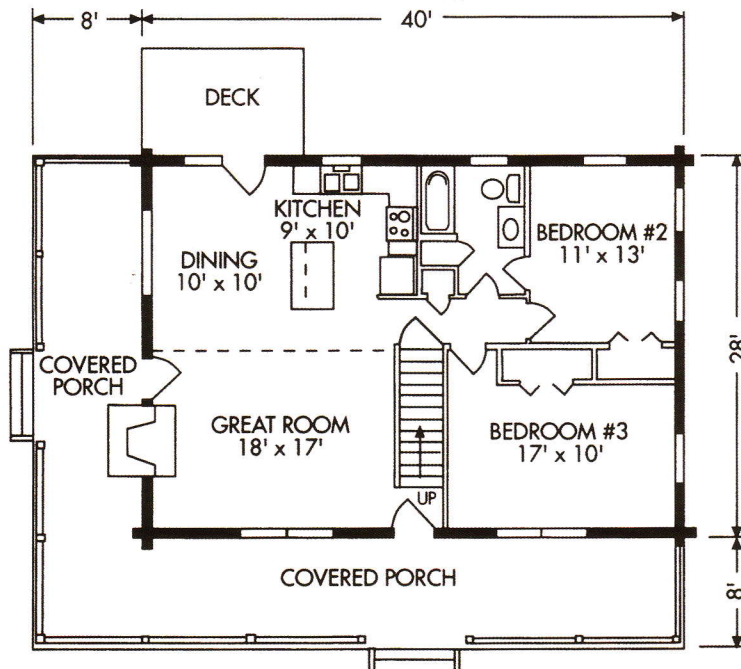

# French

**MAIN FLOOR PLAN**

**Main Floor 1120 sq. ft.  
Second Floor 812 sq. ft.  
Total 1932 square feet**

**SECOND FLOOR PLAN**

*Building dreams for generations.™*

©2007 Log Homes of America, Inc.