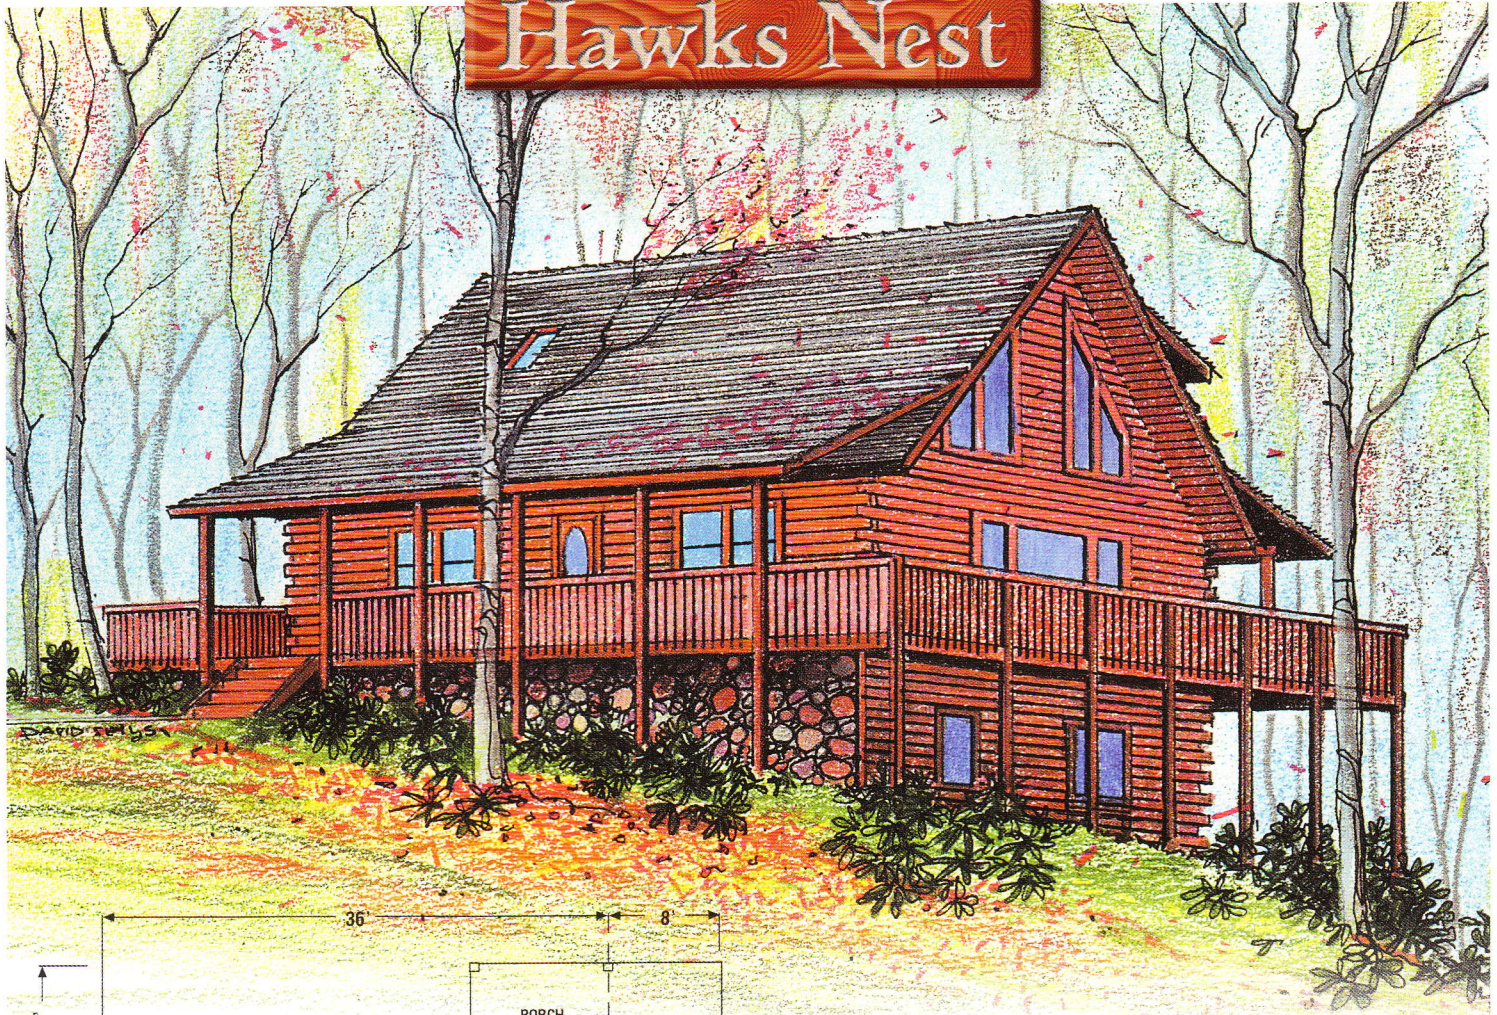

Hawks Nest

MAIN FLOOR PLAN

**Main Floor 1008 sq. ft.
Second Floor 756 sq. ft.
Total 1764 square feet**

SECOND FLOOR PLAN

Building dreams for generations.™

©2002 Log Homes of America, Inc.