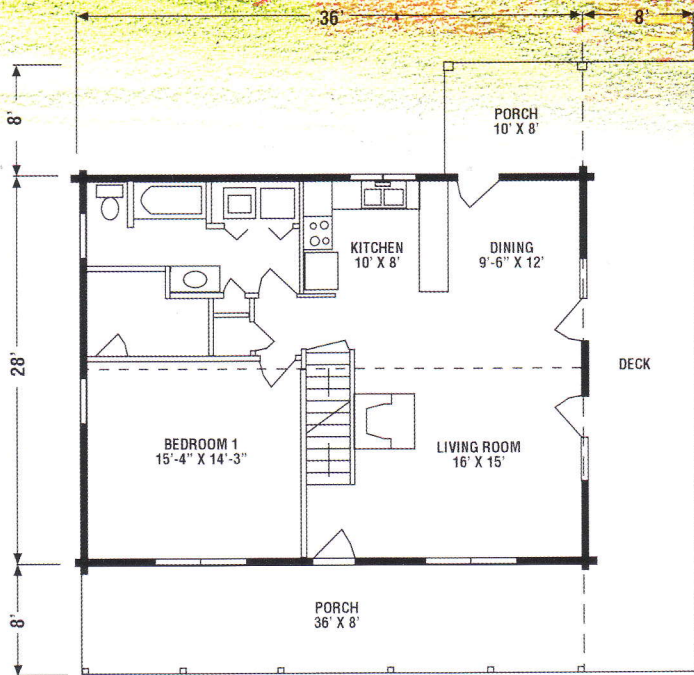

Hawks Nest

MAIN FLOOR PLAN

**Main Floor 1008 sq. ft.
Second Floor 756 sq. ft.
Total 1764 square feet**

SECOND FLOOR PLAN

Building dreams for generations.™

©2002 Log Homes of America, Inc.