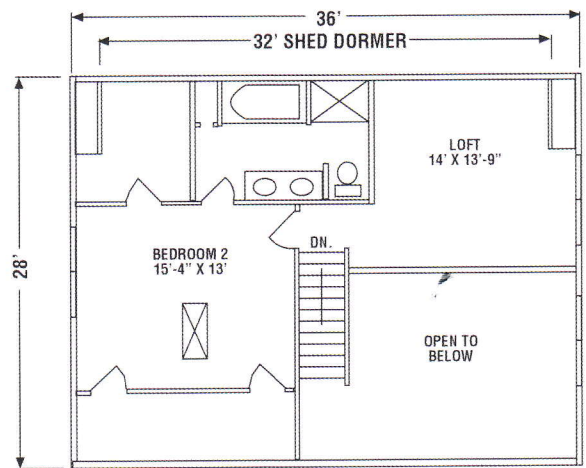

Hawks Nest

MAIN FLOOR PLAN

**Main Floor 1008 sq. ft.
Second Floor 756 sq. ft.
Total 1764 square feet**

SECOND FLOOR PLAN

Building dreams for generations.™

©2002 Log Homes of America, Inc.