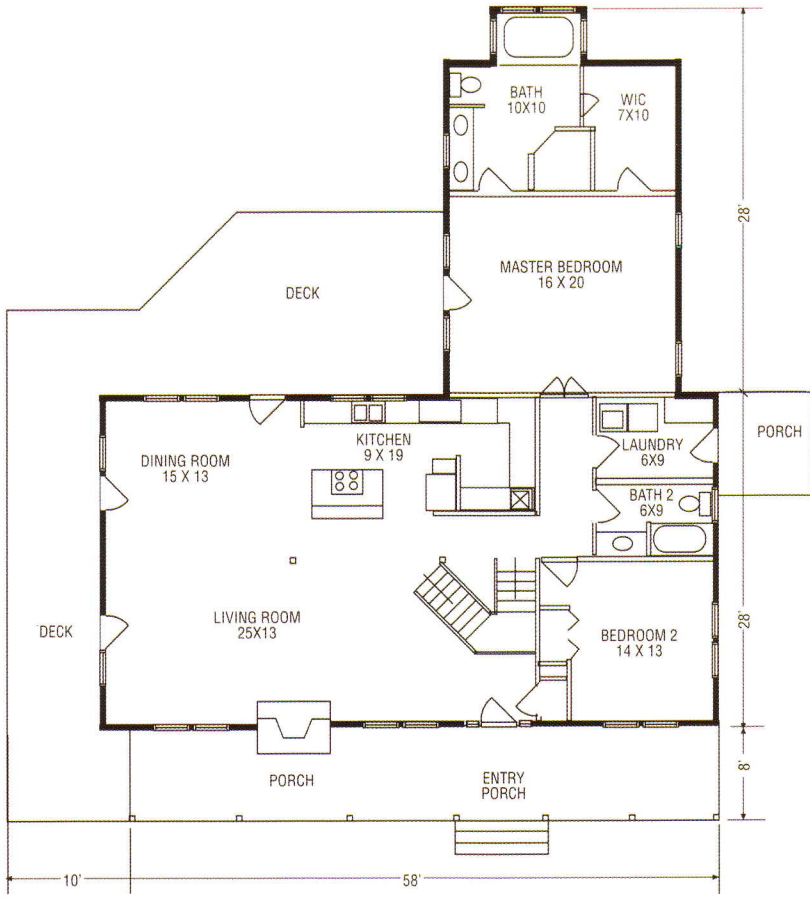

Park Vista

LOG HOMES OF AMERICA, INC.

Building dreams for generations.™

Main Floor 2052 sq. ft.
Second Floor 722 sq. ft.
Total 2774 square feet

MAIN FLOOR PLAN

SECOND FLOOR PLAN