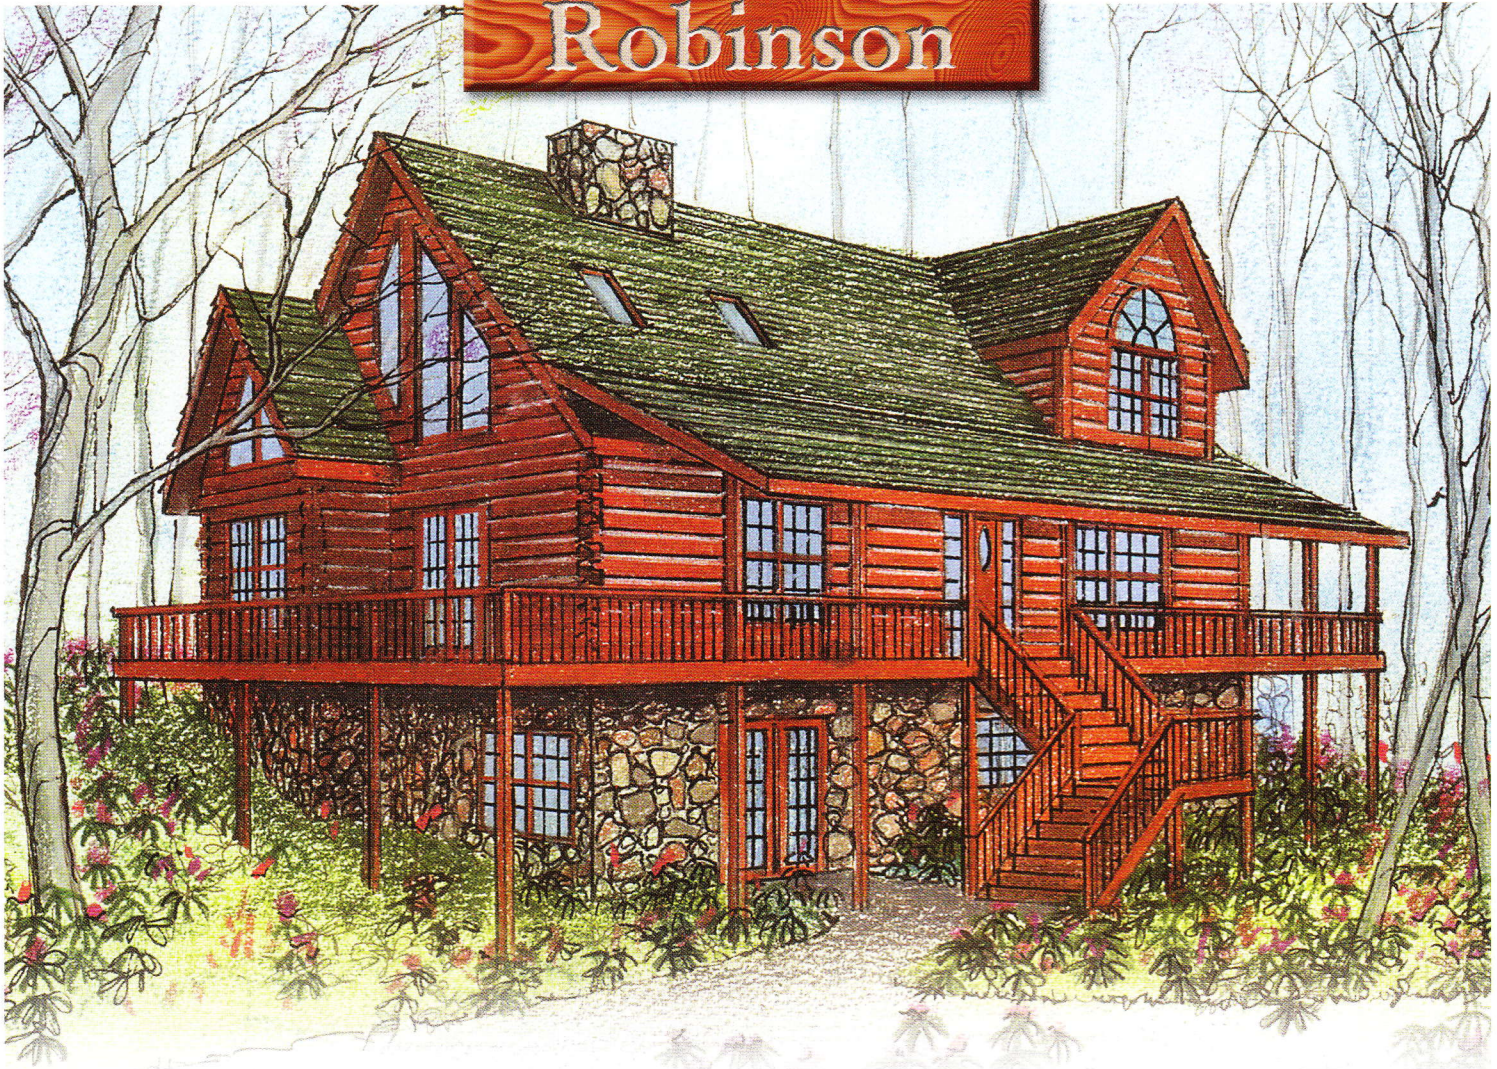

# Robinson

**MAIN FLOOR PLAN**

**Main Floor 1392 sq. ft.  
Second Floor 840 sq. ft.  
Total 2232 square feet**

**SECOND FLOOR PLAN**

*Building dreams for generations.™*

©2002 Log Homes of America, Inc.