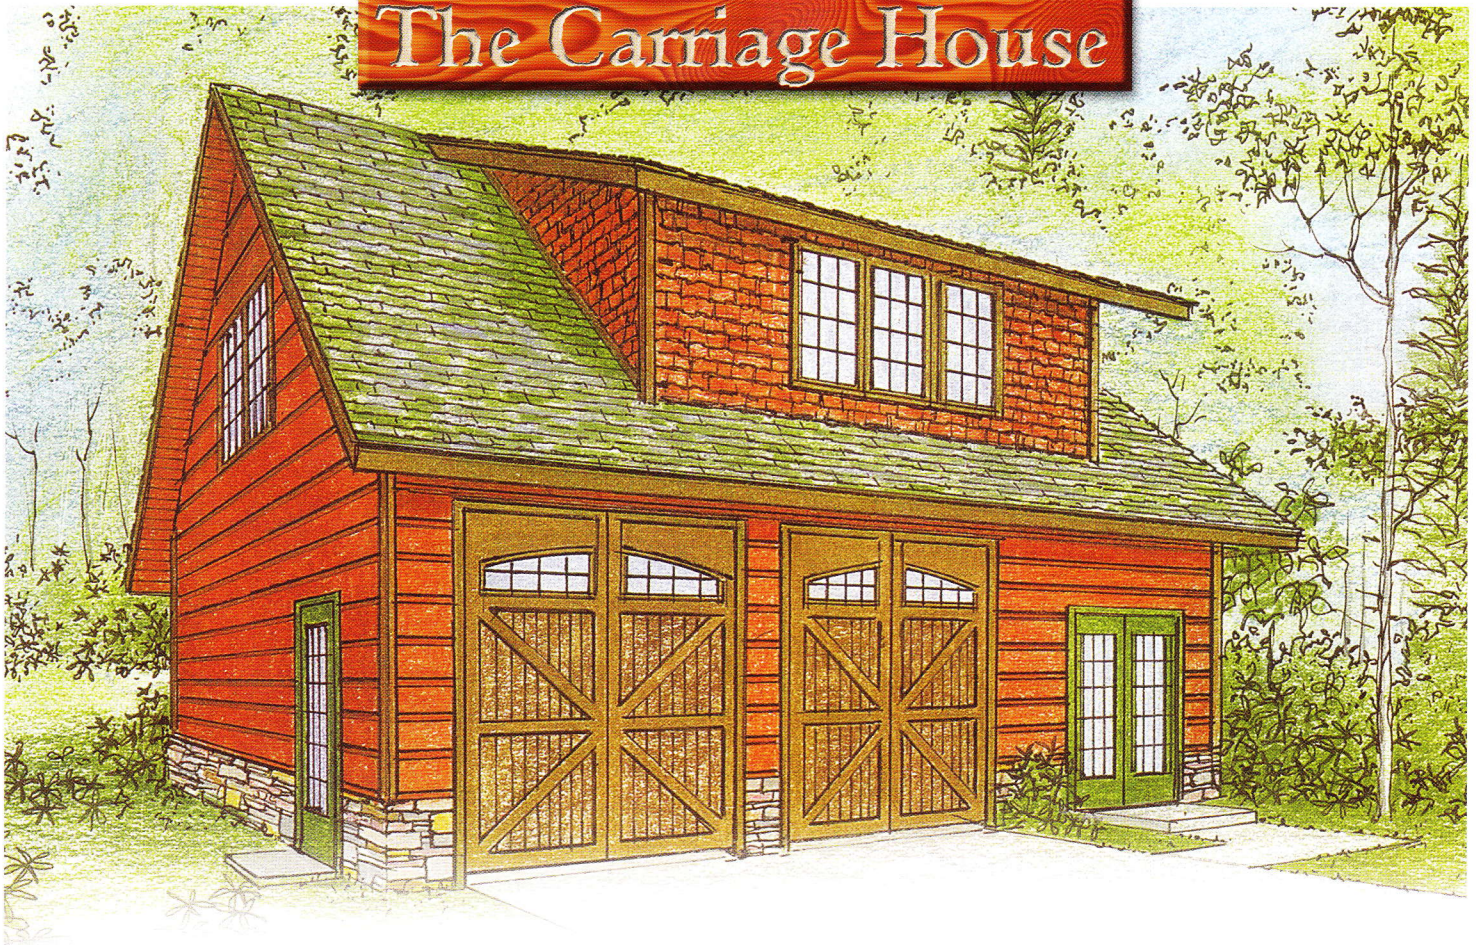

The Carriage House

MAIN FLOOR PLAN

**Garage/Shop 1008 sq. ft.
Studio Level 1008 sq. ft.**

SECOND FLOOR PLAN