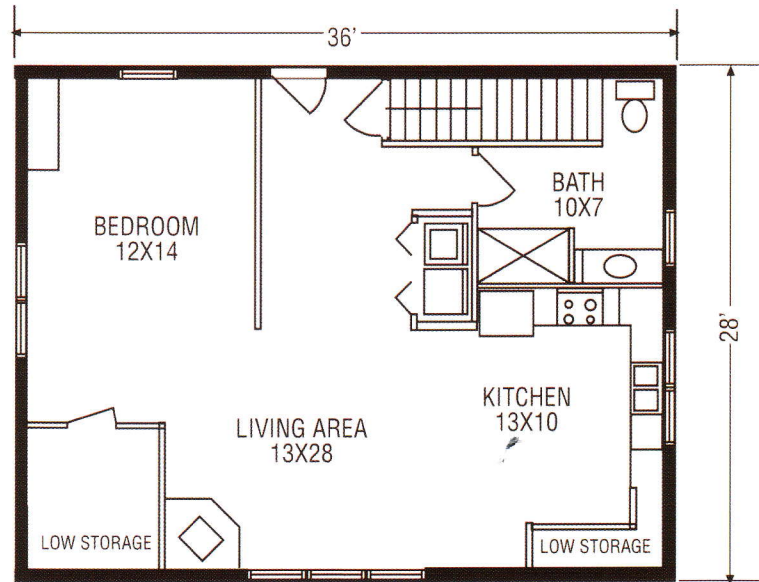

The Carriage House

MAIN FLOOR PLAN

**Garage/Shop 1008 sq. ft.
Studio Level 1008 sq. ft.**

SECOND FLOOR PLAN