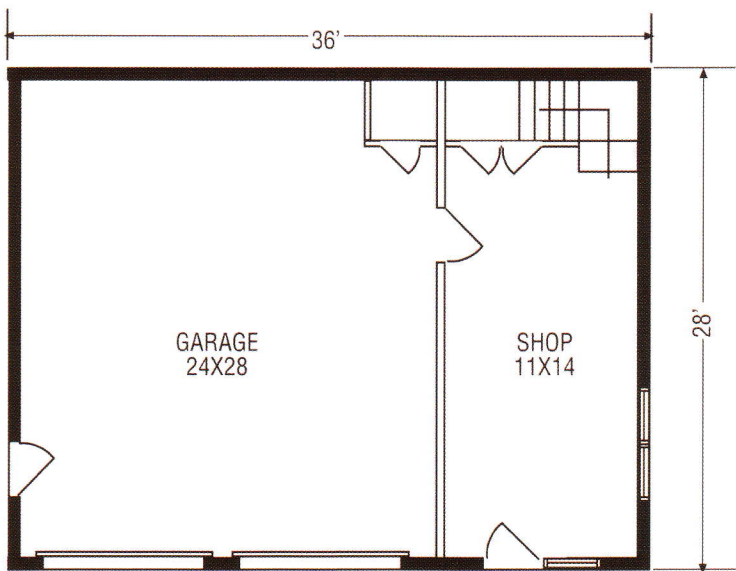

The Carriage House

MAIN FLOOR PLAN

**Garage/Shop 1008 sq. ft.
Studio Level 1008 sq. ft.**

SECOND FLOOR PLAN