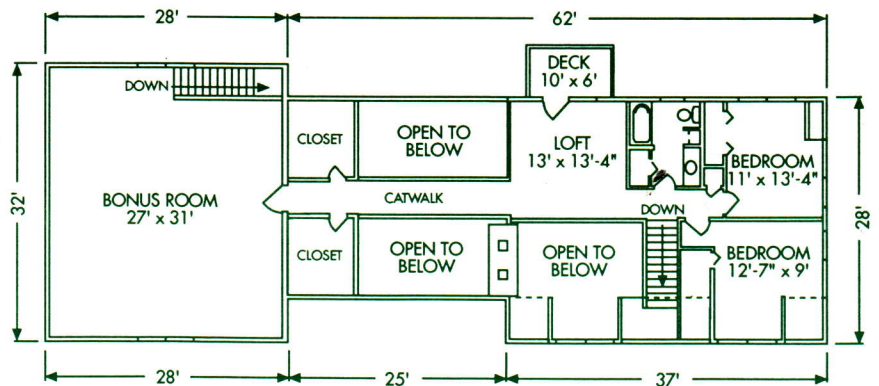

# Kane

**Main Floor 1791 square feet**  
 (excluding garage)  
**Second Floor 1020 square feet**  
 (excluding bonus room)  
**Total 2811 square feet**

MAIN FLOOR

SECOND FLOOR