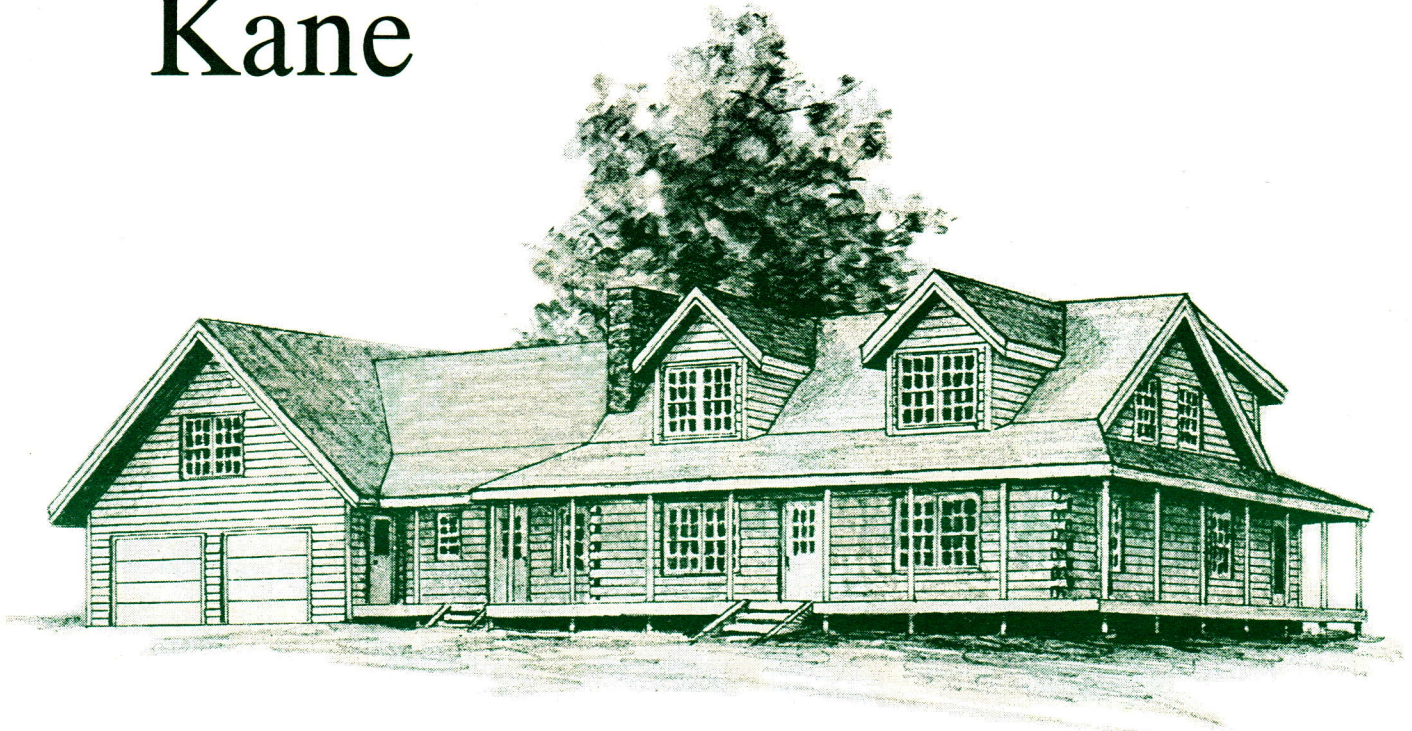

# Kane

**Main Floor 1791 square feet**  
 (excluding garage)  
**Second Floor 1020 square feet**  
 (excluding bonus room)  
**Total 2811 square feet**

MAIN FLOOR

SECOND FLOOR