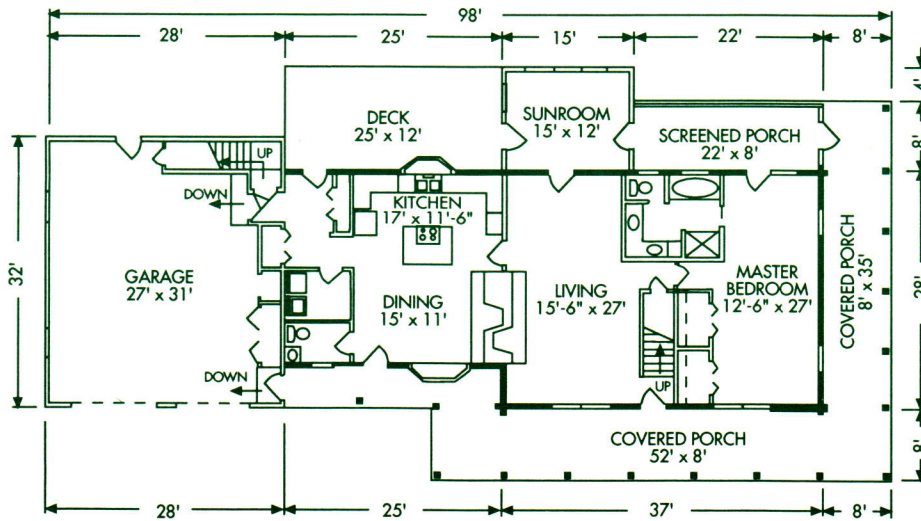

# Kane

**Main Floor 1791 square feet**  
 (excluding garage)  
**Second Floor 1020 square feet**  
 (excluding bonus room)  
**Total 2811 square feet**

MAIN FLOOR

SECOND FLOOR