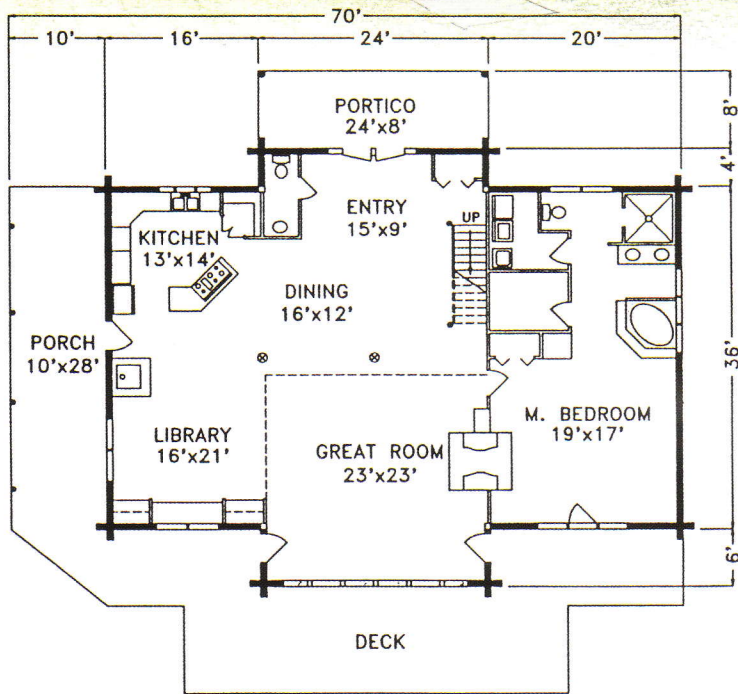

Keen

MAIN FLOOR PLAN

**Main Floor 2400 sq. ft.
Second Floor 1465 sq. ft.
Total 3865 square feet**

SECOND FLOOR PLAN

Building dreams for generations.™

©2003 Log Homes of America, Inc.