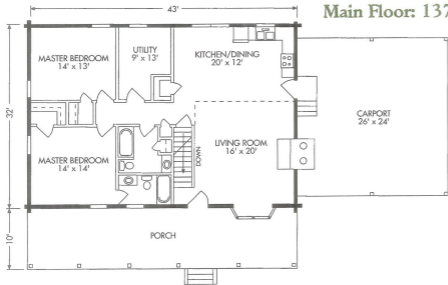

Piney River

Main Floor: 1376 square feet