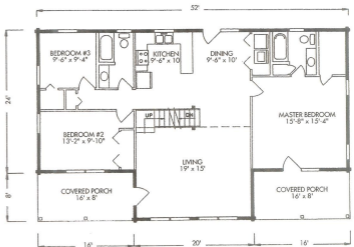

Sloan

Main Floor:
1408 square feet
Loft Area:
290 square feet
Total:
1698 square feet

Building dreams for generations.™

©2011 Log Homes of America, Inc.