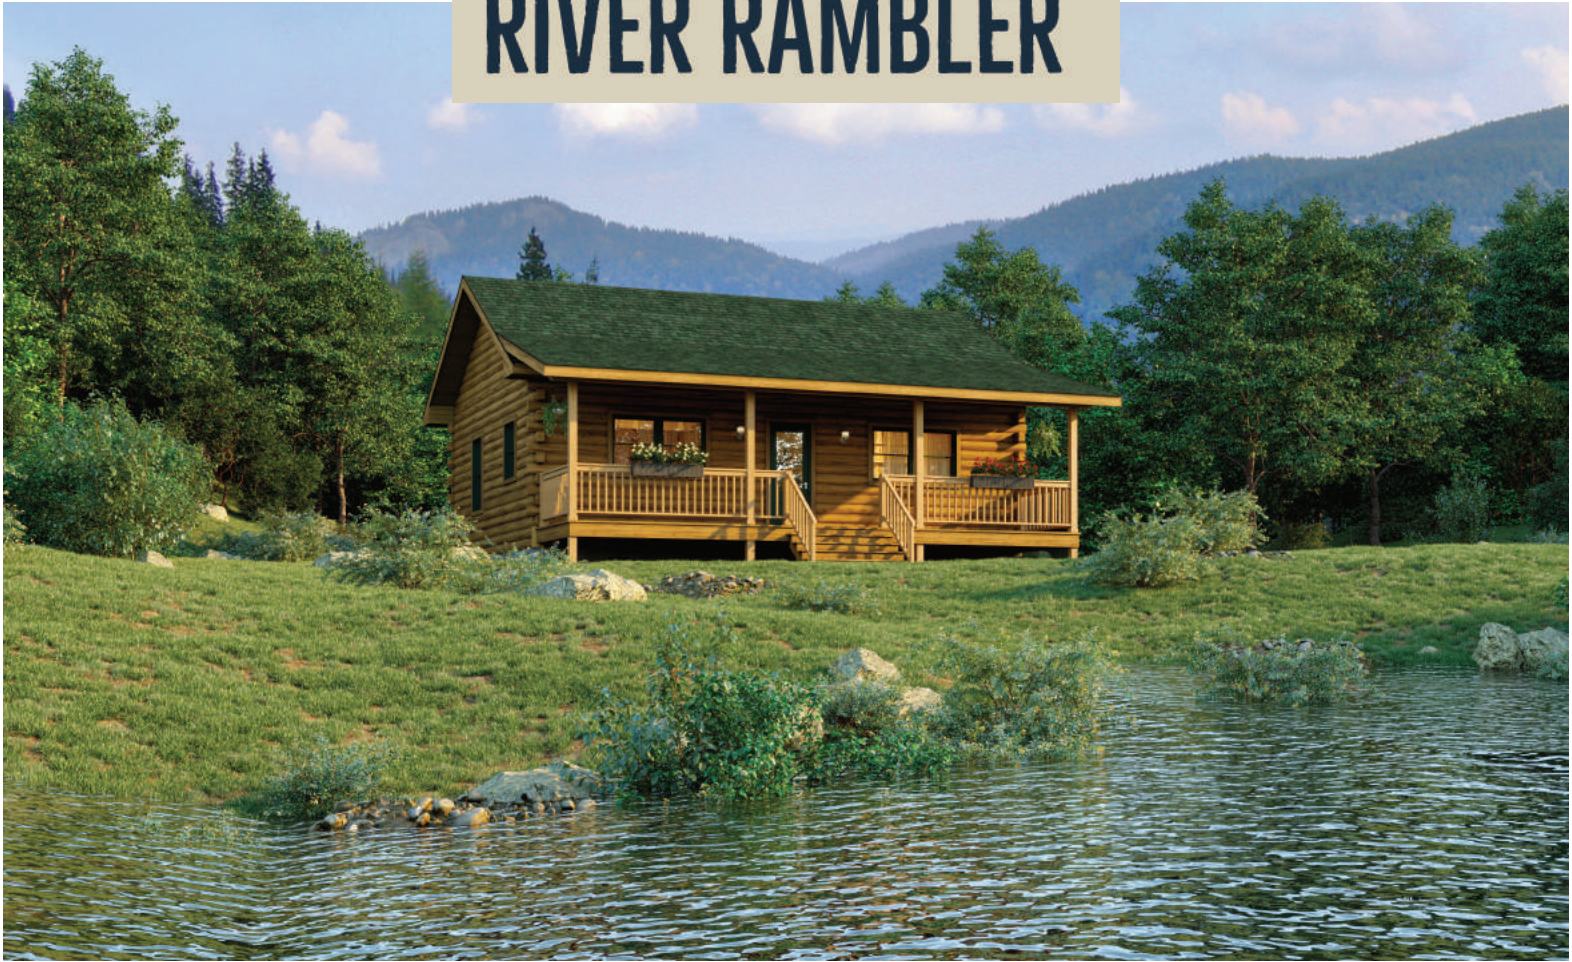

RIVER RAMBLER

Main Floor : 884 Sq. Ft.